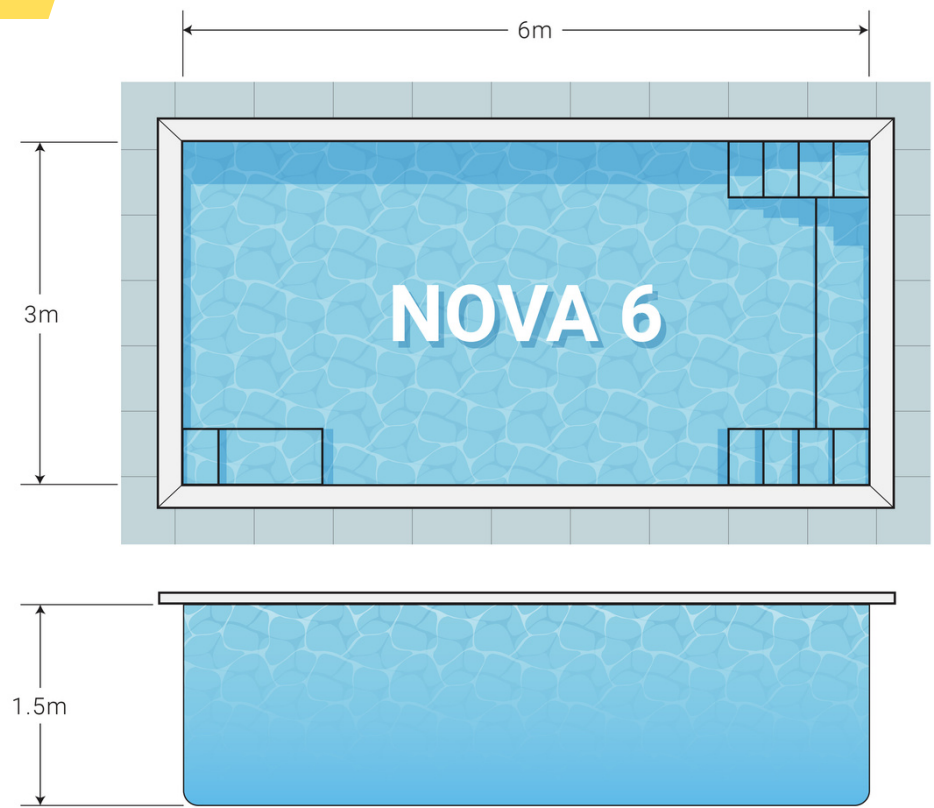

6M NOVA POOL

INFORMATION

The 6m Nova is a versatile solution for those seeking a functional and family-friendly swimming area. Its dual entry and exit points make it suitable for a variety of settings. The pool also features two benches, making it an ideal choice for families.

FEATURES

- Modern design
- Constant depth of 1.5m
- Ideal size for cooling off on a hot summers day
- Dual entry/exit steps.
- 19 000 Litres
- Weight: 500kg*

*this is an approximate weight

ESSENTIALS PACKAGE