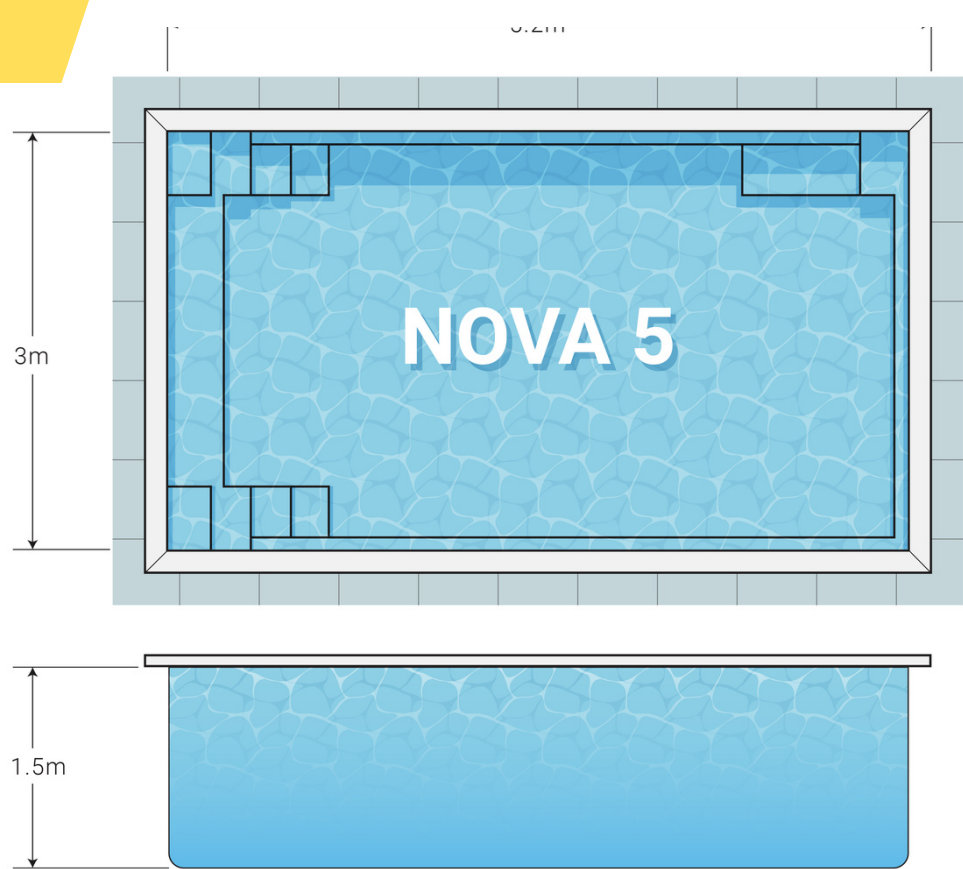

5M NOVA PLUNGE POOL

INFORMATION

With a constant depth of 1.5m, the Nova is our deepest plunge pool so it's a great pool for the whole family to jump in and have some fun. The pool features two bench seats, making it an excellent option for families or entertaining guests. Crafted from high-tensile fibreglass and made in Australia, this pool is built to last.

FEATURES

- Compact
- Constant depth of 1.5m
- Ideal size for cooling off on a hot summers day
- Add the Spa Jets for a massage experience
- 18 200 Litres
- Weight: 400kg*

*this is an approximate weight

ESSENTIALS PACKAGE