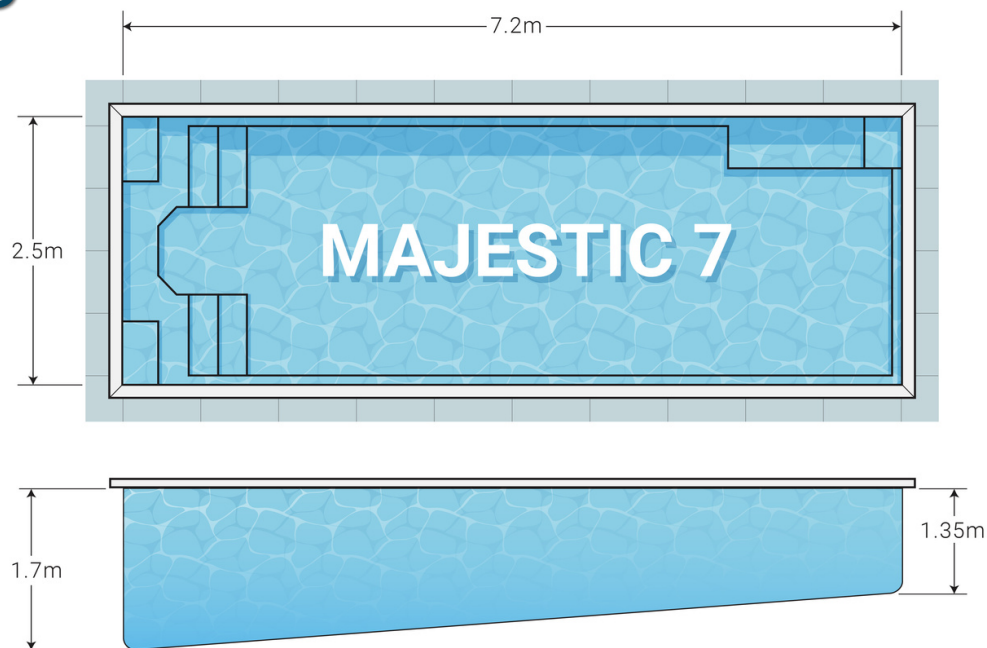

7M MAJESTIC SLIMLINE POOL

INFORMATION

Experience luxury in limited space with the Majestic Slimline pool. This is our narrowest pool measuring at just 2.5m wide and has been designed for small spaces that need greater versatility. There are two sets of steps which make it versatile for different site options. The dual steps provide easy access, while the built-in bench offers a comfortable place to relax and soak up the sun.

FEATURES

- Modern shape
- Deep end of 1.7m
- Two entry/exit steps
- Great for narrow areas
- 23 000 Litres
- Weight: 600kg*

*this is an approximate weight

ESSENTIALS PACKAGE

- Phoenix Rapid Flow 1.0hp Pump
- Skimmer Box Hydrostatic Valve
- 2 x Pool Returns
- Mineral Perfect Sand/Media Filter 25" or Cartridge Filter Oceanix
- Water Tech Mineral Perfect Saltwater/Mineral Chlorinator i25
- Engineering Drawings
- Delivery