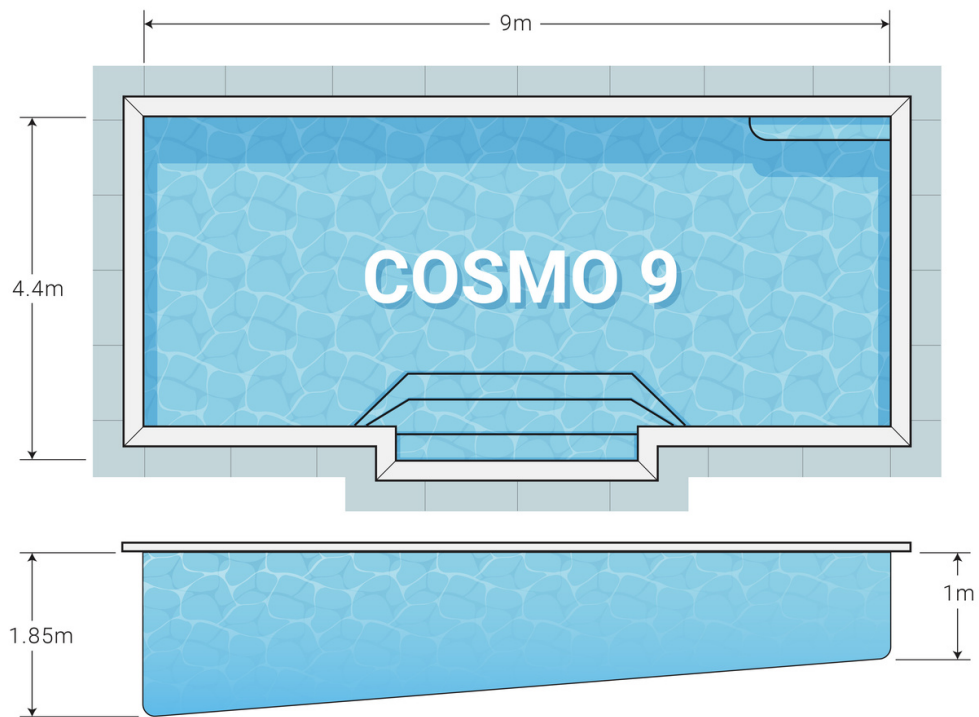

9M COSMOPOLITAN POOL

INFORMATION

The Cosmopolitan is designed to provide a stylish and elegant addition to any backyard. Made with high tensile strength, this pool is durable, easy to maintain, and built to last. The sleek and modern design of the Cosmopolitan makes it a perfect choice for those looking to add a touch of luxury.

FEATURES

- Modern shape
- Deep end of 1.85m
- Central steps
- Clear swim channel
- Great for families
- 43 000 Litres
- Weight: 750kg*

*this is an approximate weight

ESSENTIALS PACKAGE

- Phoenix Rapid Flow 1.0hp Pump
 - Skimmer Box Hydrostatic Valve
 - 2 x Pool Returns
 - Mineral Perfect Sand/Media Filter 25"
- or Cartridge Filter Oceanix
- Water Tech Mineral Perfect Saltwater/Mineral Chlorinator i25
 - Engineering Drawings
 - Delivery