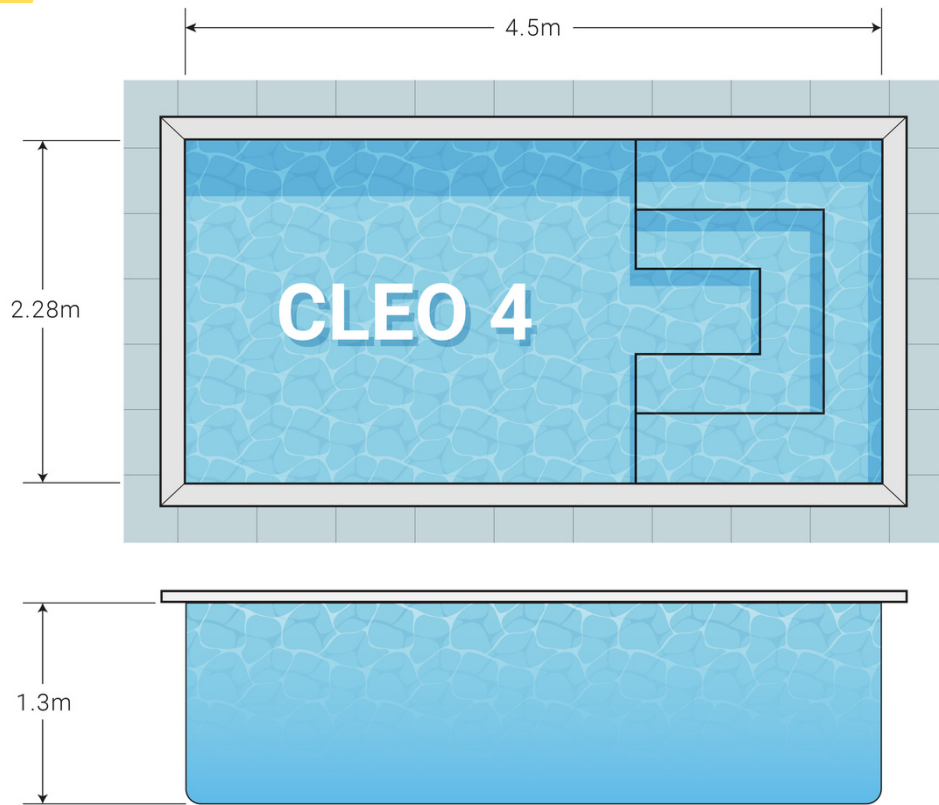

4M CLEOPATRA PLUNGE POOL

INFORMATION

The 4m Cleopatra Plunge Pool is the perfect solution if you're looking for a compact, low-maintenance and affordable swimming experience. Made from high-tensile fibreglass in Australia, this pool is built to last and withstand the harsh Australian elements.

FEATURES

- Compact
- Constant depth
- Ideal size for cooling off on a hot summers day
- Add the Spa Jets for a massage experience
- 11 000 Litres
- Weight: 300kg*

*this is an approximate weight

ESSENTIALS PACKAGE