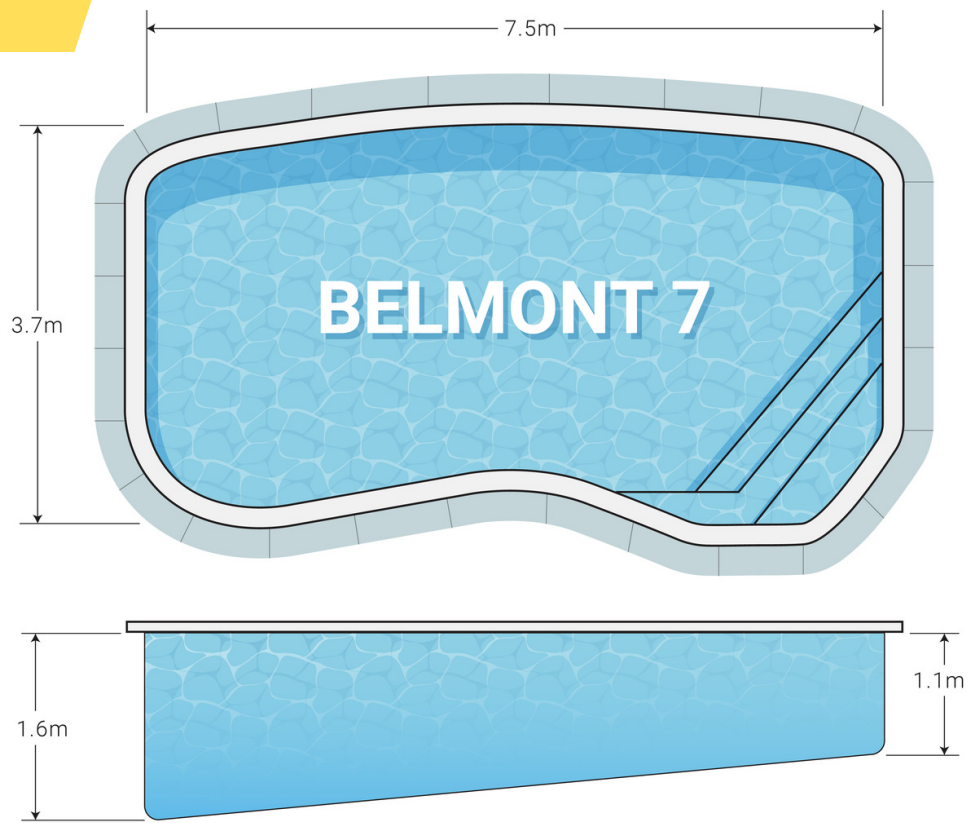

7M BELMONT POOL

INFORMATION

The Belmont is a classic pool with a unique, free-form shape that provides exceptional versatility. This pool features a bench along one side, making it perfect for entertaining and lounging with easy-to-access steps. With plenty of swimming space, the Belmont is ideal for families and those looking for a stylish and functional pool

FEATURES

- Free form shape
- Deep end of 1.6m
- Steps in one corner
- Great for families
- 28 000 Litres
- Weight: 600kg*

*this is an approximate weight

ESSENTIALS PACKAGE

- Phoenix Rapid Flow 1.0hp Pump
- Skimmer Box Hydrostatic Valve
- 2 x Pool Returns
- Mineral Perfect Sand/Media Filter 25" or Cartridge Filter Oceanix
- Water Tech Mineral Perfect Saltwater/Mineral Chlorinator i25
- Engineering Drawings
- Delivery