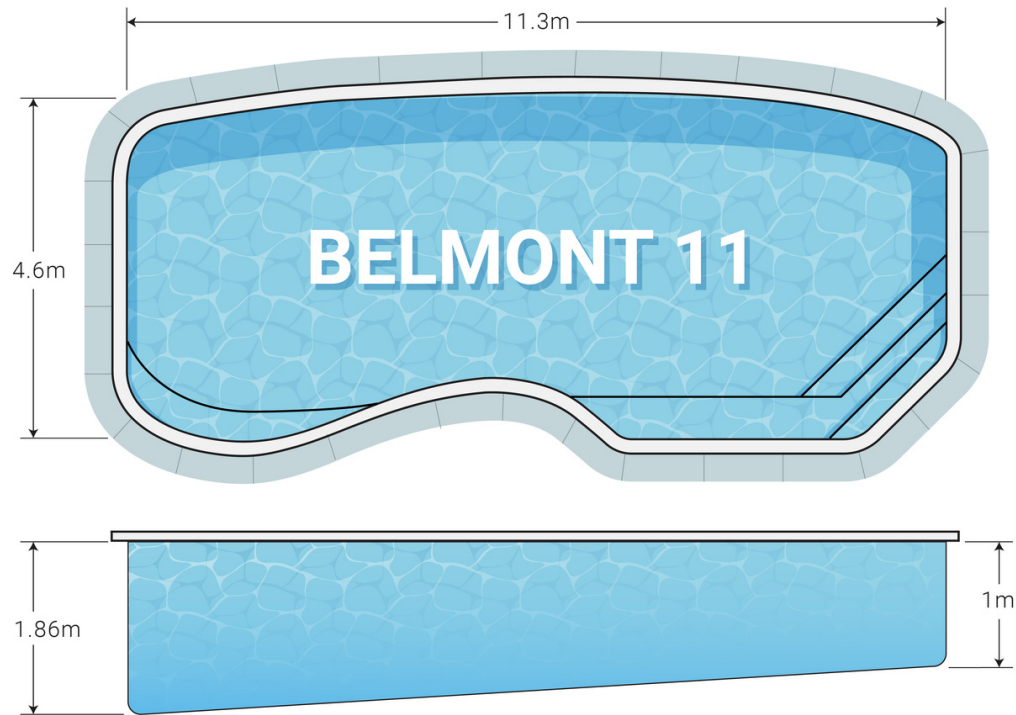

# 11M BELMONT POOL

## INFORMATION

The Belmont is a classic pool with a unique, free-form shape that provides exceptional versatility. This pool features a bench along one side, making it perfect for entertaining and lounging with easy-to-access steps. With plenty of swimming space, the Belmont is ideal for families and those looking for a stylish and functional pool

## FEATURES

- Free form shape
- Deep end of 1.86m
- Steps in one corner
- Great for families
- 53 000 Litres
- Weight: 1000kg\*

\*this is an approximate weight