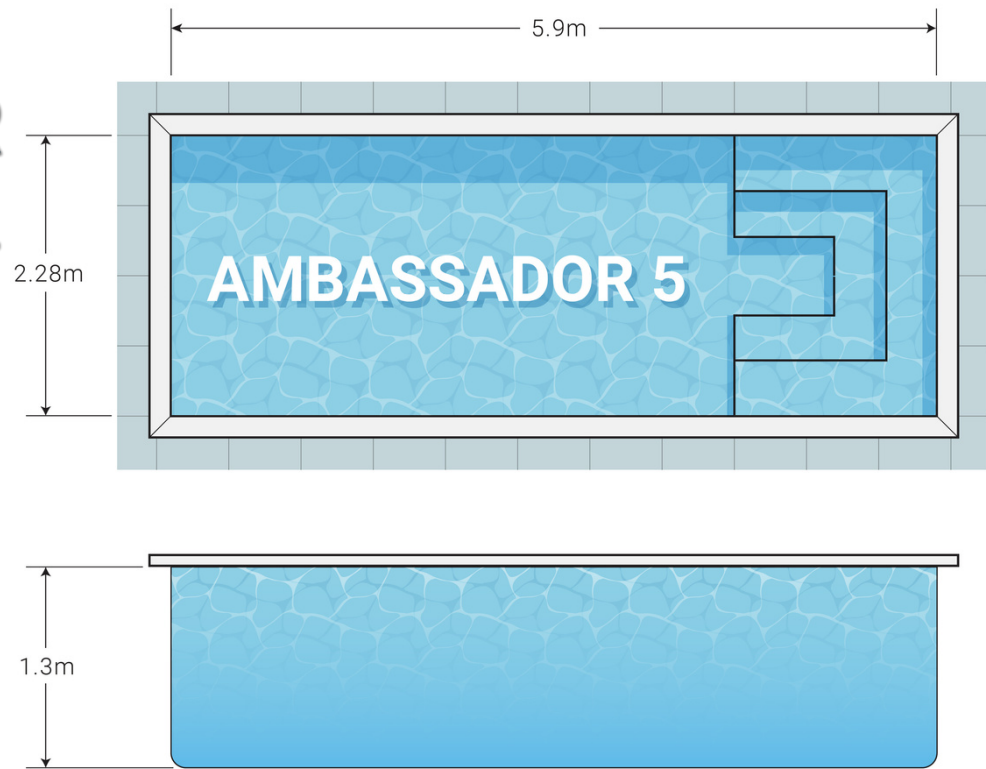

5M AMBASSADOR PLUNGE POOL

INFORMATION

The 5m Ambassador plunge pool is designed for those smaller areas with restricted space or if you just want a small pool for the kids to splash and cool off. With two sets of steps at one end, getting in and out of the pool is easy..

FEATURES

- Compact
- Constant depth of 1.3m
- Ideal size for cooling off on a hot summers day
- Add the Spa Jets for a massage experience
- 13 000 Litres
- Weight: 400kg*

*this is an approximate weight

ESSENTIALS PACKAGE